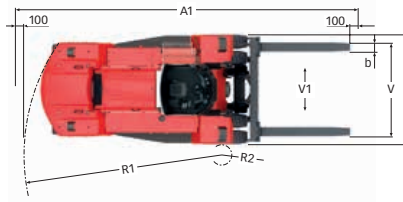

HIRE

SALES

SERVICE

LEASE

TRANSPORT

DCG330-12 FORKLIFT

33.0T DIESEL HEAVY DUTY FORKLIFT

DCG180-12	DCG200-12	DCG220-12	DCG250-12	DCG280-12	DCG300-12	DCG330-12
DCG180-12	DCG200-12	DCG220-12	DCG250-12	DCG280-12	DCG300-12	DCG330-12
Diesel	Diesel	Diesel	Diesel	Diesel	Diesel	Diesel
18000	20000	22000	25000	28000	30000	33000
1200	1200	1200	1200	1200	1200	1200
1070	1070	1070	1070	1125	1125	1125
4000	4000	4000	4250	4750	4750	4750
28500	29800	31200	32900	38300	39500	41500
15000	15000	15000	15500	20500	20500	20500
43200	46300	49500	53800	61700	64900	68800
13500	14800	16200	17400	17800	19000	21000
3300	3500	3700	4100	4100	4300	4800
Pneumatic / Pneumatic						
14.00x24	14.00x24	14.00x24	14.00x24	16.00x25	16.00x25	16.00x25
14.00x24	14.00x24	14.00x24	14.00x24	16.00x25	16.00x25	16.00x25
4" - 2	4" - 2	4" - 2	4" - 2	4" - 2	4" - 2	4" - 2
2200 / 2140	2200 / 2140	2200 / 2140	2200 / 2140	2540 / 2440	2540 / 2440	2540 / 2440
1,0	1,0	1,0	1,0	1,0	1,0	1,0
5 / 10	5 / 10	5 / 10	5 / 10	5 / 10	5 / 10	5 / 10
4320	4320	4320	4320	4520	4520	4520
5000	5000	5000	5000	5000	5000	5000
6820	6820	6820	6820	7020	7020	7020
3270	3270	3300	3270	3415	3415	3415
2150	2150	2150	2150	2300	2300	2300
3800	3800	3800	3800	3800	3800	3800
3700	3700	3700	3700	3800	3800	3800
6090	6090	6090	6340	6925	6925	6925
3050	3050	3050	3050	3430	3430	3430
250	250	250	250	300	300	300
110	110	110	110	110	110	110
2400	2400	2400	2400	2400	2400	2400
2700 / 800	2700 / 800	2700 / 800	2700 / 800	3150 / 850	3150 / 850	3150 / 850
557 / 1585	557 / 1585	557 / 1585	557 / 1585	575 / 2000	575 / 2000	575 / 2000
-	-	-	-	-	-	-
300	300	300	300	300	300	300
9270	9270	9270	9550	10325	10325	10325
5600	5600	5600	5875	6600	6600	6600
425	425	425	550	950	950	950
16.5	18	20	22	19.5	20.5	22
330	330	330	330	330	330	330
300	300	300	375	450	450	450
35	35	35	35	35	35	35

WA

NT

QLD

NSW

VIC

SA