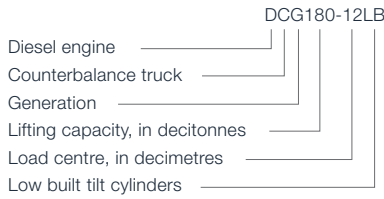

DCG330-12 FORKLIFT

33.0T DIESEL HEAVY DUTY FORKLIFT

Dimensions.

Model designation