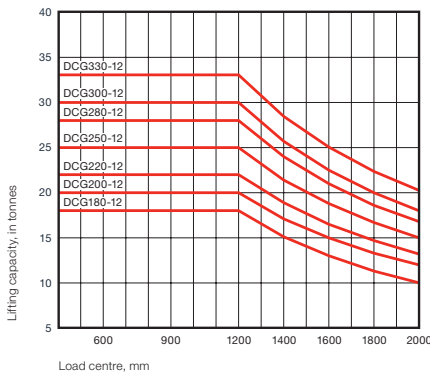

Lifting capacity in tonnes

Load centre, mm

MAIN DATA	Model designation		
	Power source		
	Rated capacity / rated load	kg	
	Load center distance	mm	L4
	Load distance, center of drive axle to fork	mm	L2
WEIGHTS	Wheelbase	mm	L3
	Service weight	kg	
	Axle loading, unloaded front	kg	
	Axle loading, loaded front	kg	
	Axle loading, unloaded rear	kg	
WHEELS	Axle loading, loaded rear	kg	
	Type, front / rear		
	Tyre size, front	inch	
	Tyre size, rear	inch	
	Number of wheels, front / rear (x = driven wheels)		
DIMENSIONS	Track width, front / rear	mm	S
	Tyre pressure	MPa	
	Mast tilt, α = forward / β = backward	°	α / β
	Height of mast lowered	mm	H3
	Lift height	mm	H4
	Height of mast extended	mm	H5
	Truck height - EGO / OHG cabin roof	mm	H6
	Seat height	mm	H8
	Height when tilting EGO cab / OHG	mm	T1
	Width when tilting EGO cab / OHG	mm	T2
	Truck length (to face of forks)	mm	L
	Truck width	mm	B
	Fork dimensions, width	mm	b
	Fork dimensions, thickness	mm	a
	Fork dimensions, length of fork arm	mm	l
Fork carriage width	mm	b3	
Width over fork arms, minimum / maximum	mm	V	
Sideshift $\pm$ @ width over forks	mm	V1 / V	
OTHERS	Ground clearance, laden, below mast	mm	
	Ground clearance, machine	mm	
	Min. aisle width for 90° stacking with forks	mm	A1
	Turning radius	mm	R1
	Internal turning radius	mm	R2
OTHERS	Operating pressure for hydraulics	MPa	
	Hydraulic oil tank, capacity	l	
	Fuel tank, capacity	l	
	AdBlue tank, capacity	l