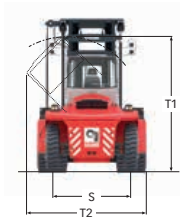

HIRE

SALES

SERVICE

LEASE

TRANSPORT

DCG330-12 FORKLIFT

33.0T DIESEL HEAVY DUTY FORKLIFT

DCG180-12	DCG200-12	DCG220-12	DCG250-12	DCG280-12	DCG300-12	DCG330-12
DCG180-12	DCG200-12	DCG220-12	DCG250-12	DCG280-12	DCG300-12	DCG330-12
Diesel	Diesel	Diesel	Diesel	Diesel	Diesel	Diesel
18000	20000	22000	25000	28000	30000	33000
1200	1200	1200	1200	1200	1200	1200
1070	1070	1070	1070	1125	1125	1125
4000	4000	4000	4250	4750	4750	4750
28500	29800	31200	32900	38300	39500	41500
15000	15000	15000	15500	20500	20500	20500
43200	46300	49500	53800	61700	64900	68800
13500	14800	16200	17400	17800	19000	21000
3300	3500	3700	4100	4100	4300	4800
Pneumatic / Pneumatic						
14.00x24	14.00x24	14.00x24	14.00x24	16.00x25	16.00x25	16.00x25
14.00x24	14.00x24	14.00x24	14.00x24	16.00x25	16.00x25	16.00x25
4" - 2	4" - 2	4" - 2	4" - 2	4" - 2	4" - 2	4" - 2
2200 / 2140	2200 / 2140	2200 / 2140	2200 / 2140	2540 / 2440	2540 / 2440	2540 / 2440
1,0	1,0	1,0	1,0	1,0	1,0	1,0
5 / 10	5 / 10	5 / 10	5 / 10	5 / 10	5 / 10	5 / 10
4320	4320	4320	4320	4520	4520	4520
5000	5000	5000	5000	5000	5000	5000
6820	6820	6820	6820	7020	7020	7020
3270	3270	3300	3270	3415	3415	3415
2150	2150	2150	2150	2300	2300	2300
3800	3800	3800	3800	3800	3800	3800
3700	3700	3700	3700	3800	3800	3800
6090	6090	6090	6340	6925	6925	6925
3050	3050	3050	3050	3430	3430	3430
250	250	250	250	300	300	300
110	110	110	110	110	110	110
2400	2400	2400	2400	2400	2400	2400
2700 / 800	2700 / 800	2700 / 800	2700 / 800	3150 / 850	3150 / 850	3150 / 850
557 / 1585	557 / 1585	557 / 1585	557 / 1585	575 / 2000	575 / 2000	575 / 2000
-	-	-	-	-	-	-
300	300	300	300	300	300	300
9270	9270	9270	9550	10325	10325	10325
5600	5600	5600	5875	6600	6600	6600
425	425	425	550	950	950	950
16.5	18	20	22	19.5	20.5	22
330	330	330	330	330	330	330
300	300	300	375	450	450	450
35	35	35	35	35	35	35

WA

NT

QLD

NSW

VIC

SA