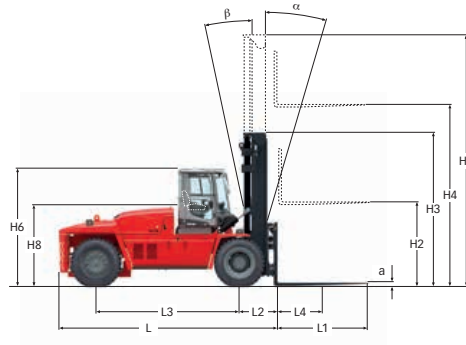

DCG330-12 FORKLIFT

33.0T DIESEL HEAVY DUTY FORKLIFT

Dimensions.

Model designation