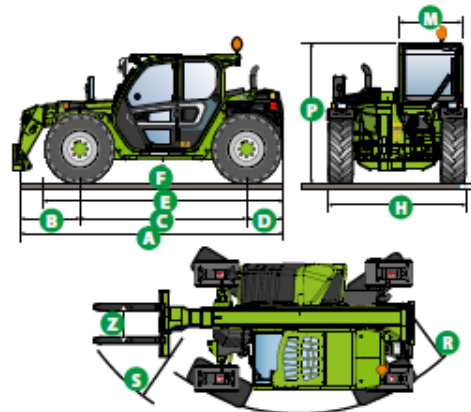

DIMENSIONS

	TF30.9 100 EE		
A (mm)	4330		
B (mm)	990		
C (mm)	2740		
D (mm)	600		
E (mm)	3910		
F (mm)	340 (300 L)		
H (mm)	2100		
M (mm)	995		
P (mm)	2120 (2020 L)		
R (mm)	3930		
S (mm)	4660		
Z (mm)	850