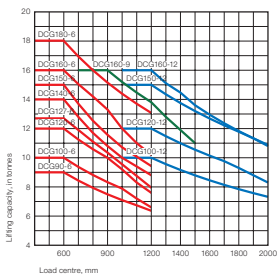

HIRE

SALES

SERVICE

LEASE

TRANSPORT

DCG 70-35 E4 FORKLIFT

7.0T DIESEL FORKLIFT

Technical information